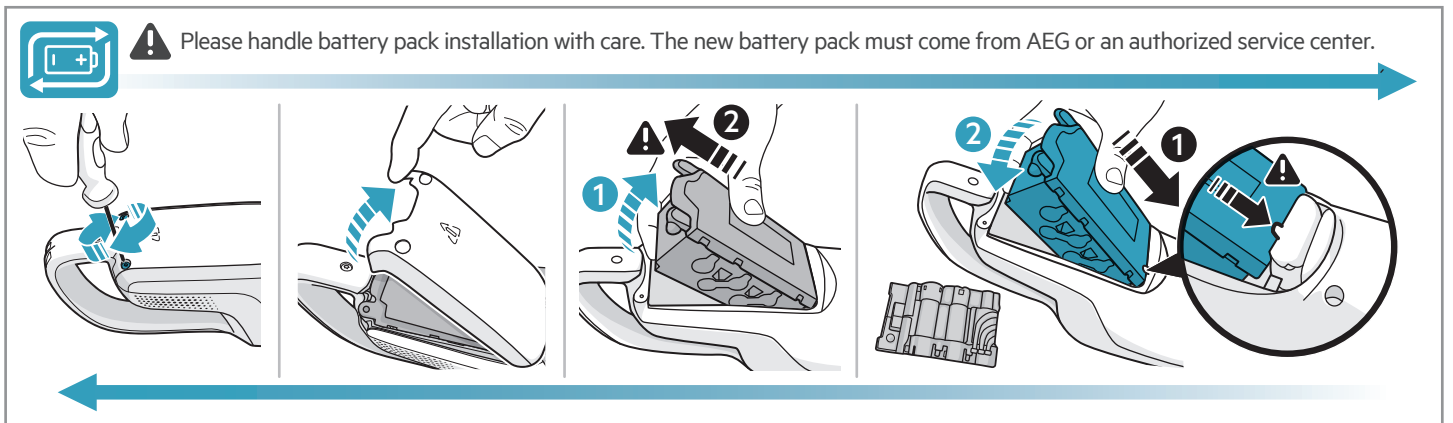

aeg.com/shop