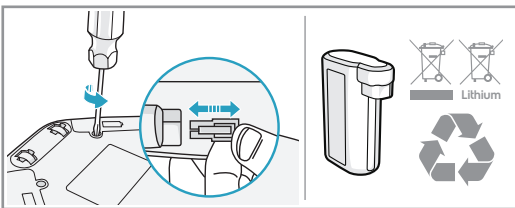

The software in the robot is partly based on free and open source software. To access the source code of these components and to see the full copyright information and applicable license terms, please visit: www.electrolux.com/rvc-supplementary

For control according to international standards, please visit www.aeg.com/rvc-supplementary