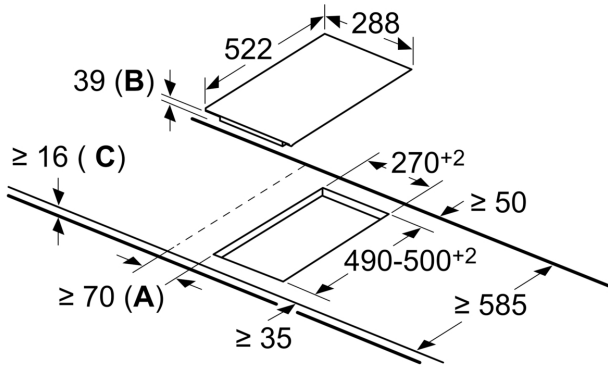

**Placa Dominó Vitrocerâmica, 30 cm,
Instalação na superfície sem moldura
3EB731LQ**

Medidas em mm

- A:** Distância mínima desde o recorte da placa à parede.
- B:** Profundidade do nicho
- C:** Com forno instalado por baixo no mín. 20, possivelmente mais; ver requisitos de espaço para o forno.

measurements in mm

If two or more Domino units are installed right next to one another, one or several assembly kits are required (2 elements 1 assembly kit, 3 elements 2 assembly kits, etc.).

Cut-out dimensions (X) depending on the combination, see table:

measurements in mm

When installing two or more Domino units side-by-side, one or more assembly kits are required (2 units = 1 assembly kit, 3 units = 2 assembly kits, etc.).

measurements in mm

When installing two or more Domino units side-by-side, one or more assembly kits are required (2 units = 1 assembly kit, 3 units = 2 assembly kits, etc.).