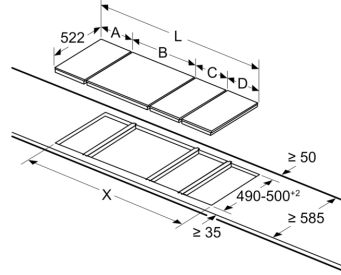

**Placa Dominó Vitrocerâmica, 30 cm,
Instalação na superfície sem moldura
3EB731LQ**

Medidas em mm

- A:** Distância mínima desde o recorte da placa à parede.
- B:** Profundidade do nicho
- C:** Com forno instalado por baixo no mín. 20, possivelmente mais; ver requisitos de espaço para o forno.

measurements in mm

If two or more Domino units are installed right next to one another, one or several assembly kits are required (2 elements 1 assembly kit, 3 elements 2 assembly kits, etc.).

Cut-out dimensions (X) depending on the combination, see table:

measurements in mm

When installing two or more Domino units side-by-side, one or more assembly kits are required (2 units = 1 assembly kit, 3 units = 2 assembly kits, etc.).

measurements in mm

When installing two or more Domino units side-by-side, one or more assembly kits are required (2 units = 1 assembly kit, 3 units = 2 assembly kits, etc.).