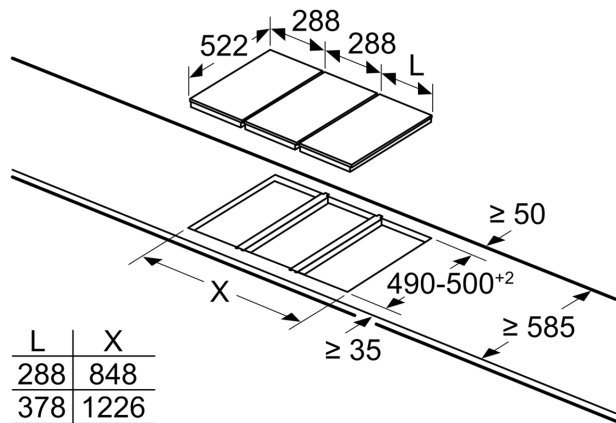

**Placa Dominó Vitrocerâmica, 30 cm,
Instalação na superfície sem moldura
3EB731LQ**

Medidas em mm

- A:** Distância mínima desde o recorte da placa à parede.
- B:** Profundidade do nicho
- C:** Com forno instalado por baixo no mín. 20, possivelmente mais; ver requisitos de espaço para o forno.

measurements in mm

If two or more Domino units are installed right next to one another, one or several assembly kits are required (2 elements 1 assembly kit, 3 elements 2 assembly kits, etc.).

Cut-out dimensions (X) depending on the combination, see table:

measurements in mm

When installing two or more Domino units side-by-side, one or more assembly kits are required (2 units = 1 assembly kit, 3 units = 2 assembly kits, etc.).

measurements in mm

When installing two or more Domino units side-by-side, one or more assembly kits are required (2 units = 1 assembly kit, 3 units = 2 assembly kits, etc.).