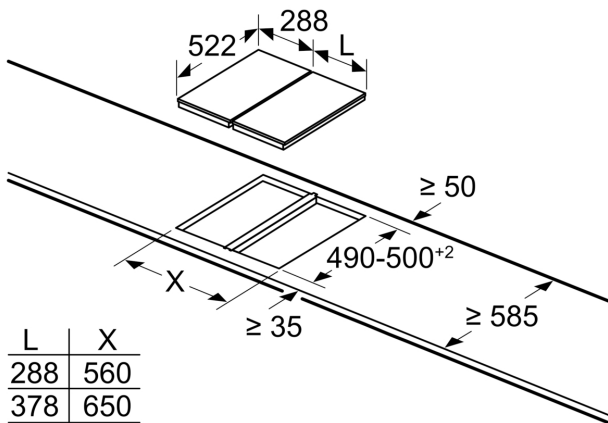

**Placa Dominó Vitrocerâmica, 30 cm,
Instalação na superfície sem moldura
3EB731LQ**

Medidas em mm

- A:** Distância mínima desde o recorte da placa à parede.
- B:** Profundidade do nicho
- C:** Com forno instalado por baixo no mín. 20, possivelmente mais; ver requisitos de espaço para o forno.

measurements in mm

If two or more Domino units are installed right next to one another, one or several assembly kits are required (2 elements 1 assembly kit, 3 elements 2 assembly kits, etc.).

Cut-out dimensions (X) depending on the combination, see table:

measurements in mm

When installing two or more Domino units side-by-side, one or more assembly kits are required (2 units = 1 assembly kit, 3 units = 2 assembly kits, etc.).

measurements in mm

When installing two or more Domino units side-by-side, one or more assembly kits are required (2 units = 1 assembly kit, 3 units = 2 assembly kits, etc.).